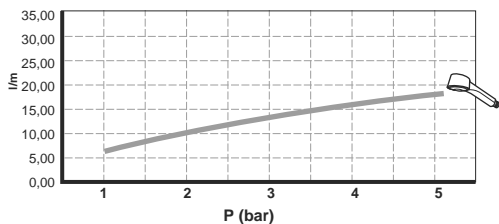

Roca

VICTORIA - T

2

5A2818

5A1118

5A2918

5A1318

P

P
bar

T

°C

Q

(3 bar)

l/min

22

ECO - 9
MAX. 12