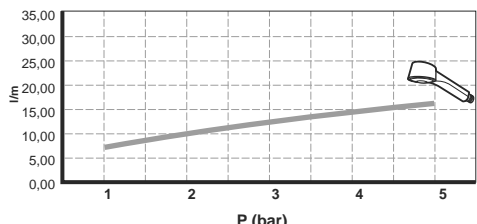

Roca

VICTORIA - T

2

5A2818

5A1118

5A2918

5A1318

P

P
bar

T

°C

Q

(3 bar)

l/min

22

ECO - 9
MAX. 12